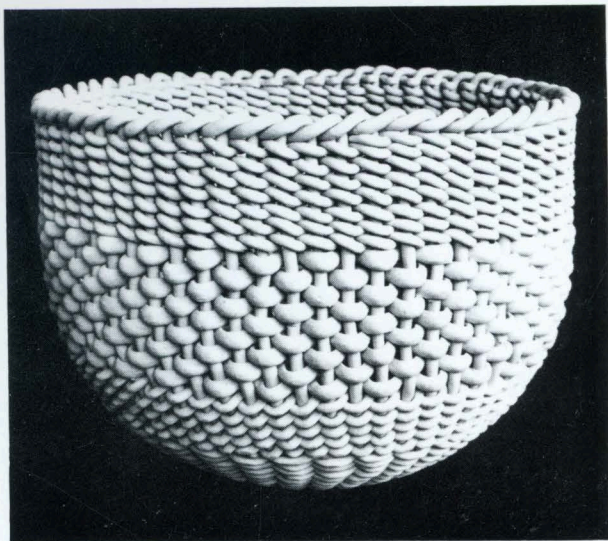

The Westwood
CLAY
National 1980

Rina Peleg
Alfred, NY
"Plaiting in clay"
Woven clay coils
16" x 28"

Bennett Bean
Blairstown, NJ
"Red Night"
Pit-fired white earthenware
w/ slips
5 1/2" x 7 1/4"