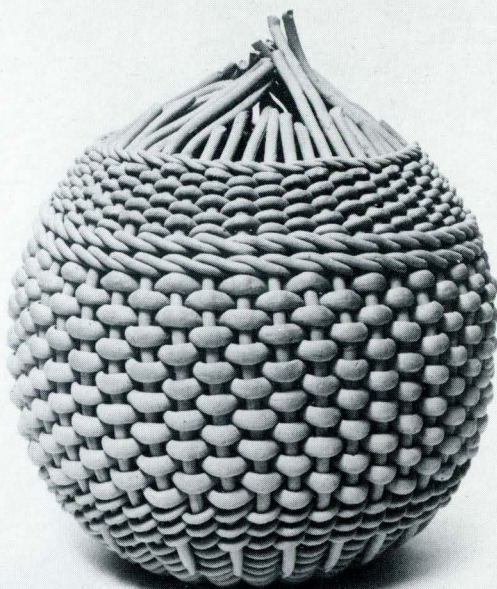

---

*"Of all the fine arts,
ceramics has the
greatest number of
individuals doing the
most adventuresome
work at a consistently
high level of excellence
and spirit."*

---

*We are proud to introduce
Rina Peleg who transcends
the boundaries of craft
and ingeniously unites
the ancient disciplines of
weaving and ceramics
into a unique art of our
time.*

---

*Meet the artist,
cocktails and preview of
showroom and gallery
Friday, March 19th, 1982
6 PM to 9 PM
Tom Drum / Contract Center
in cooperation with
Form and Function*