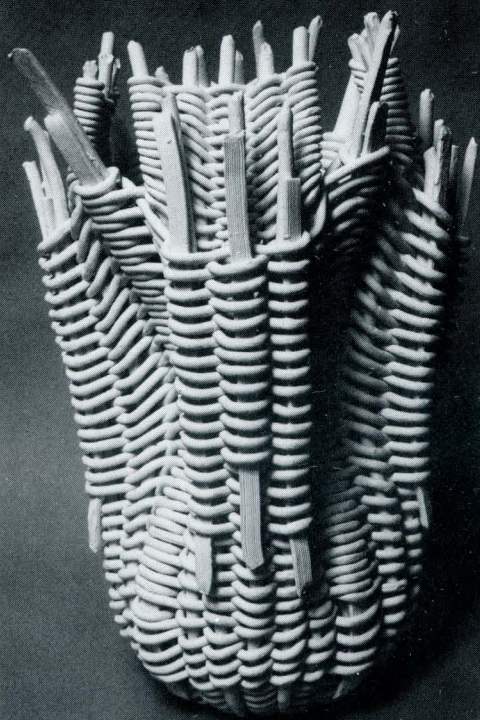

---

*"Of all the fine arts,
ceramics has the
greatest number of
individuals doing the
most adventuresome
work at a consistently
high level of excellence
and spirit."*

---

*We are proud to introduce
Rina Peleg who transcends
the boundaries of craft
and ingeniously unites
the ancient disciplines of
weaving and ceramics
into a unique art of our
time.*

---

*Meet the artist,
cocktails and preview of
showroom and gallery
Friday, March 19th, 1982
6 PM to 9 PM
Tom Drum / Contract Center
in cooperation with
Form and Function*